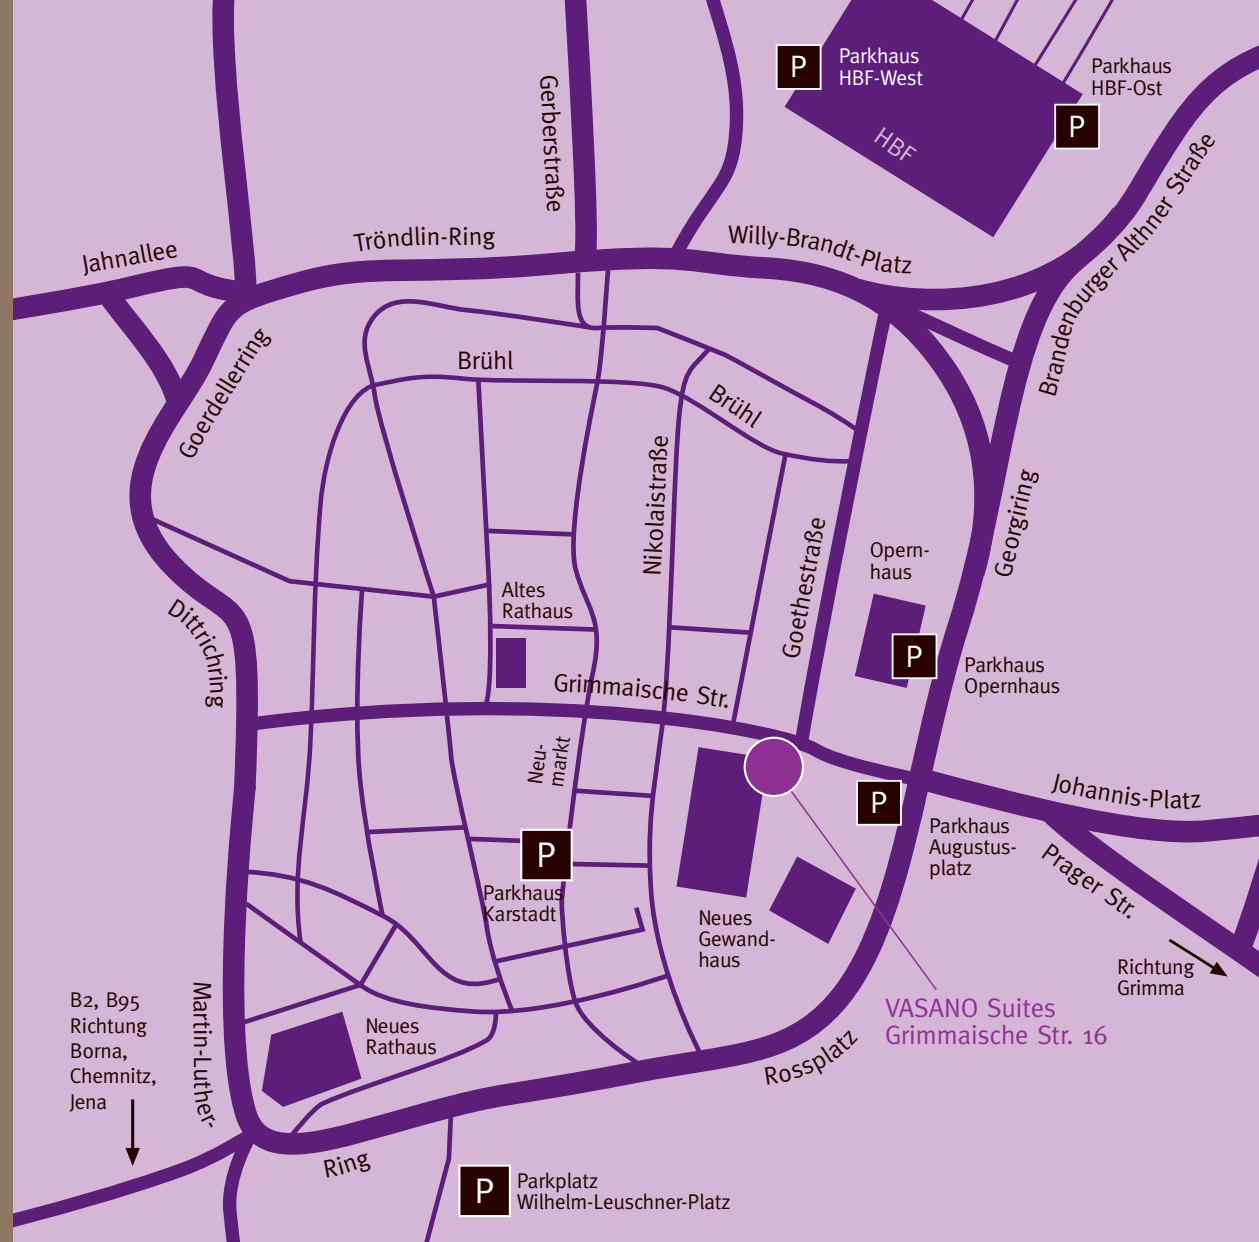

vivere e lasciat vivere

LEBEN UND LEBEN LASSEN